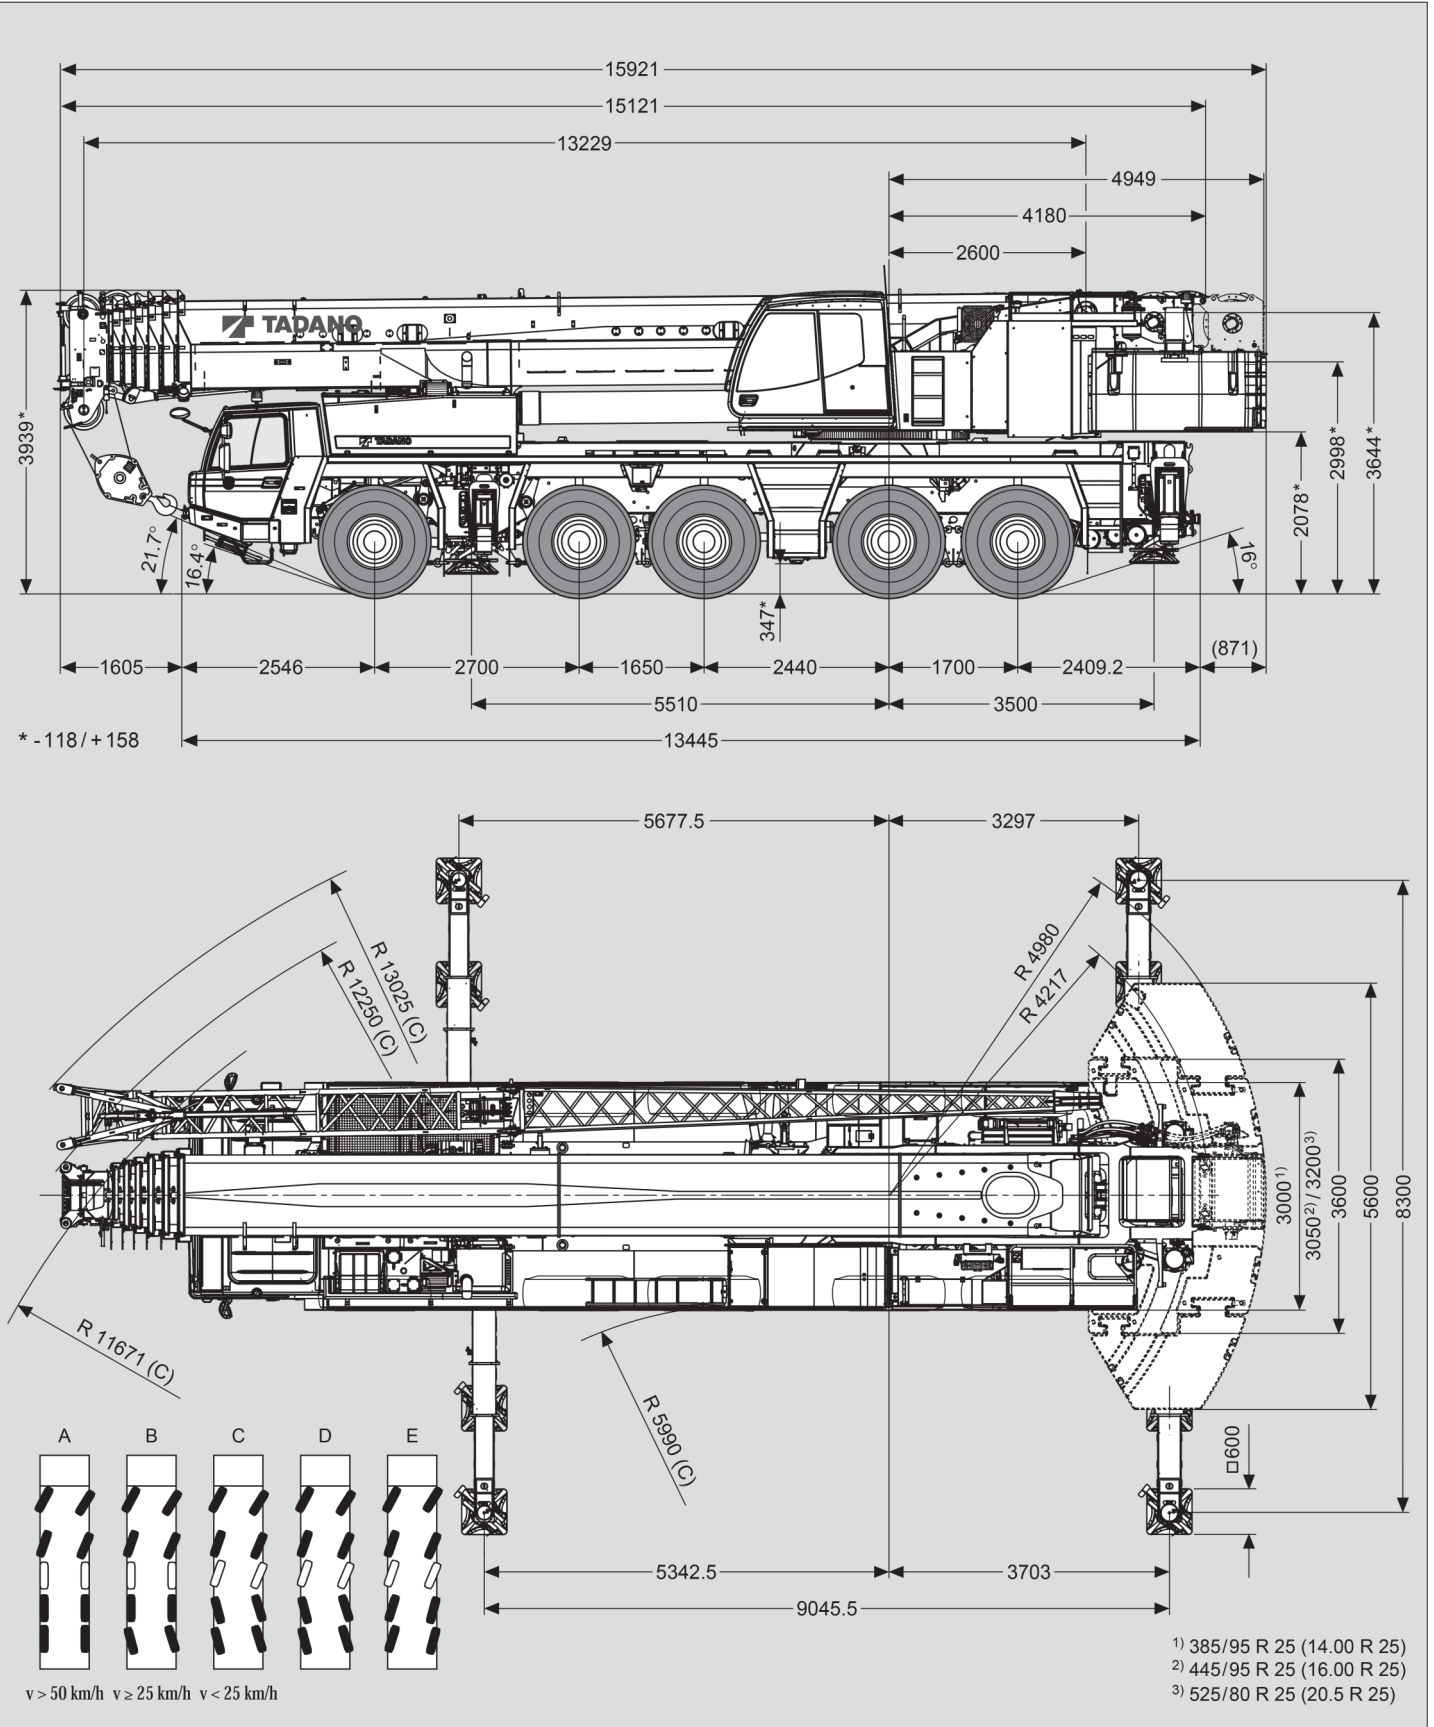

Dimensions (mm)

71t

Lifting heights